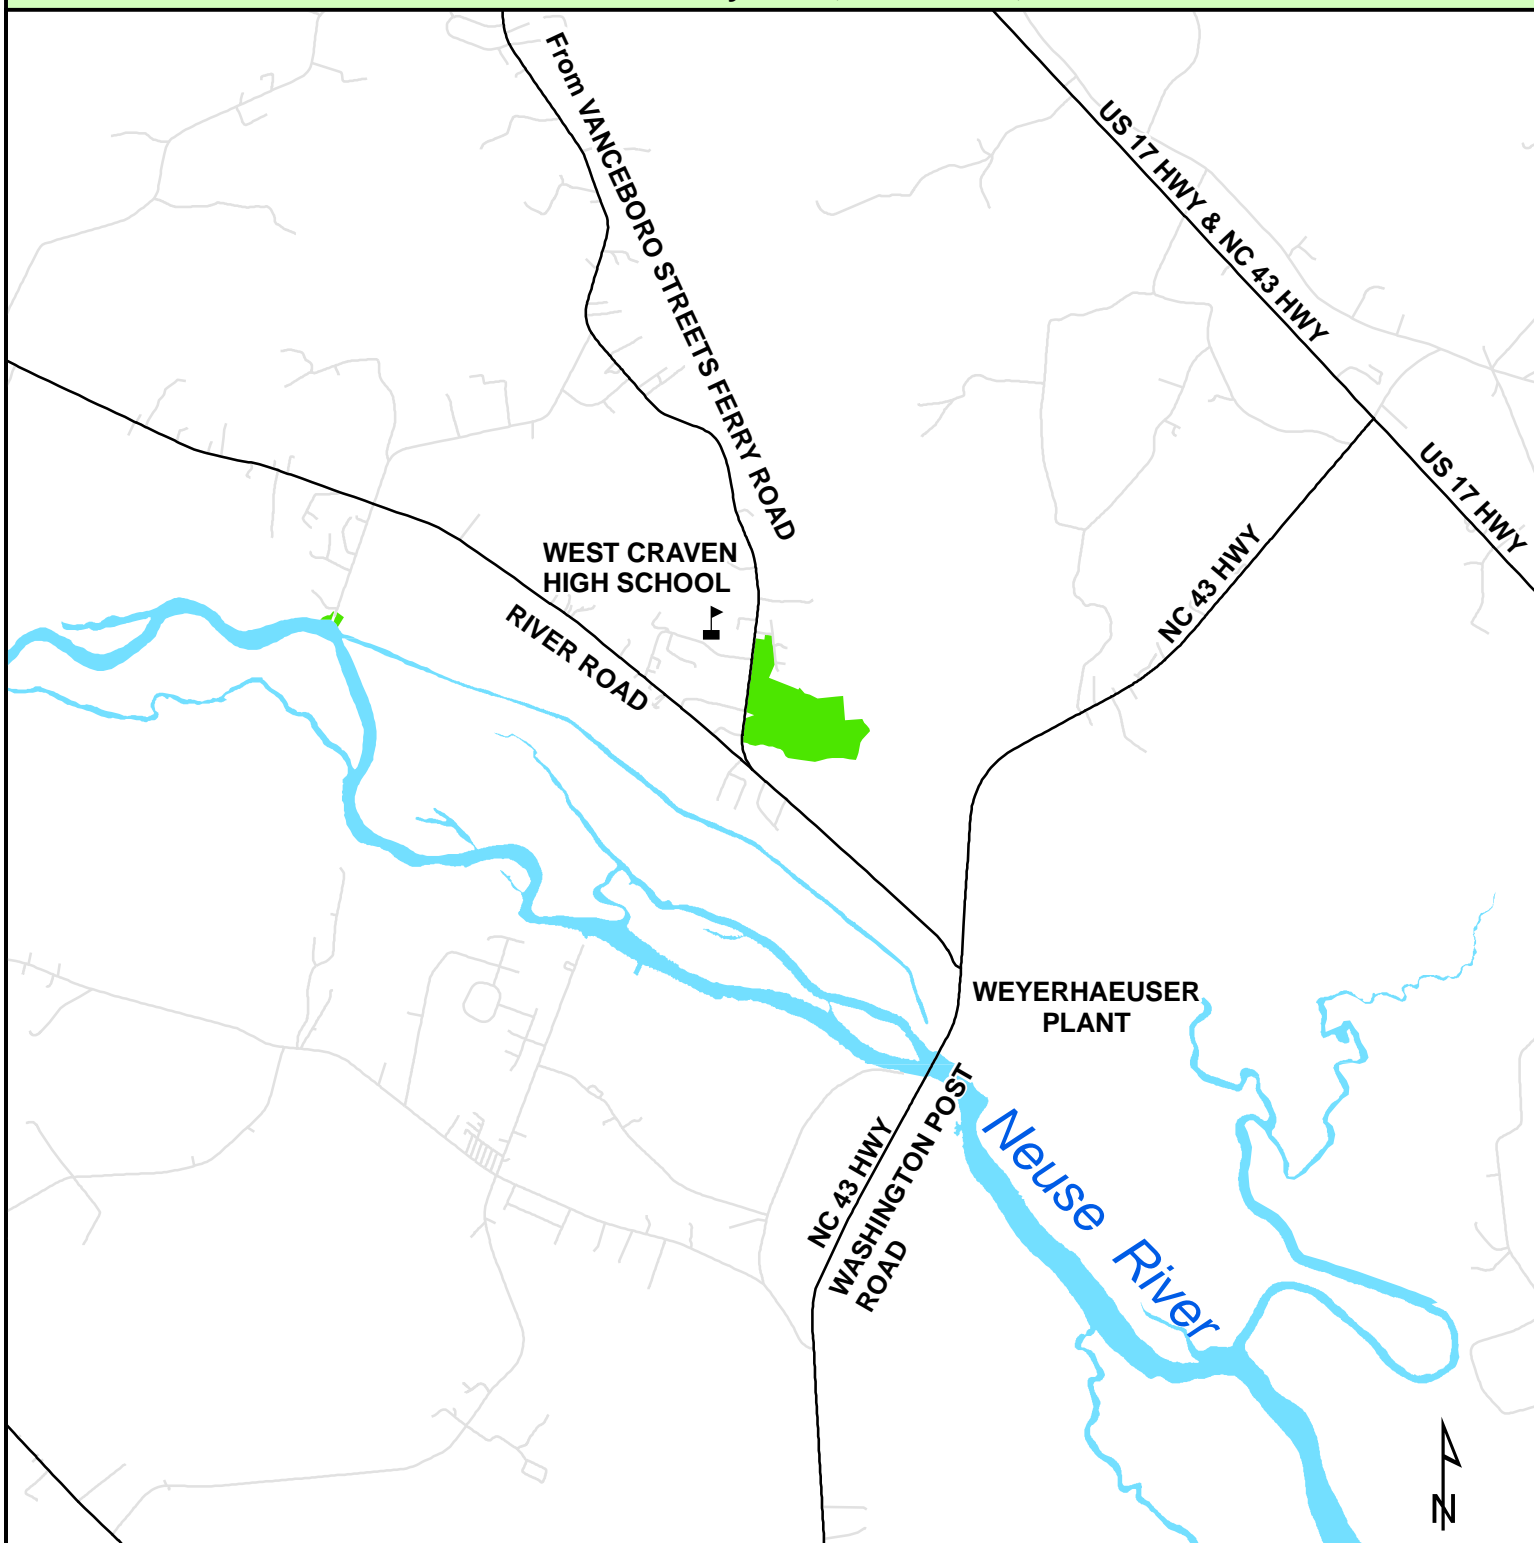

**Craven County
West Craven Park
2791 Streets Ferry Road, Vanceboro, NC**

Directions :

From New Bern ... follow NC 43 Hwy north towards Vanceboro. At Weyerhaeuser Plant, turn left on River Rd. Follow for 1 mile and bear right onto Streets Ferry Road. The park will be on right just around the first curve.

From Greenville/Washington ... take Hwys 43 & 17 to Vanceboro. Follow into and through Vanceboro, turn right on Streets Ferry Rd. Follow for 4.5 miles to West Craven High School. Park will be just past high school on left.